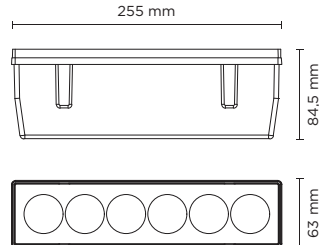

205002

HYDROFLOOR VETRO LINEAR

Linear ground-recessed trimless uplight for outdoor installation, phospho-chromatised and polyester powder coated die-cast copper-free aluminium body, tempered safety glass, moulded silicone gasket. Built-in LED driver 220-240V 50-60Hz, with 6 CREE XP-G3 LED. IP67 rating.

Technical features

Technical data

Wattage	10 WATT
IP Rating	IP67
IK Rating	IK10
Material	High corrosion resistance die-cast copper-free aluminum body
Coating	Polyester powder coating with phosphochromating pre-finish
Light source	NR. 6 x 1.5W CREE "XP-G3" LED
Screws	Stainless steel
Transformer	Electronic power supply 220/240V 50/60Hz built-in
Static weight resistance	Max 5000 Kg
Gasket	Silicone rubber
Glass	Tempered
Cable gland	PG9
Power cable	1 mt. neoprene power cable included
Gross weight	1,40 Kg
Included	Polypropilene recessing box included